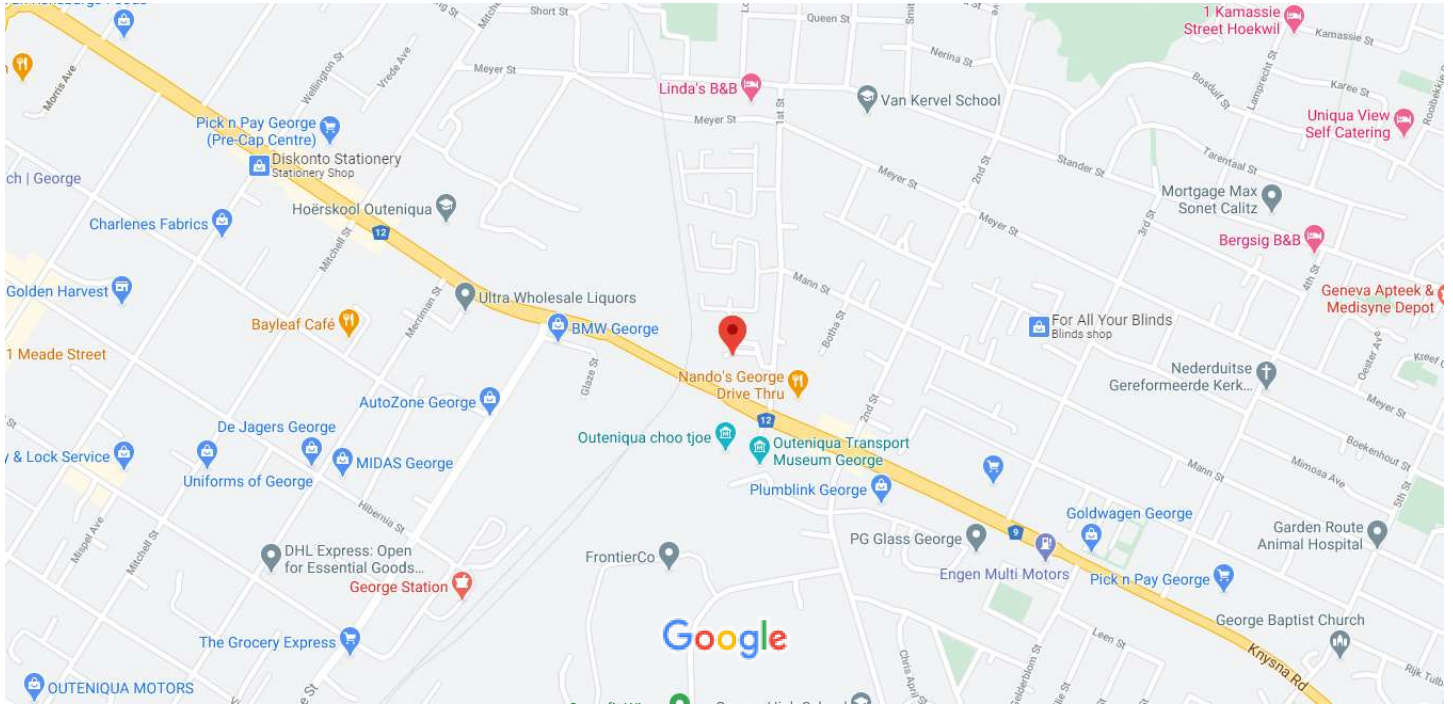

Google Maps 33°57'41.0"S 22°28'26.0"E

Map data ©2020 AfriGIS (Pty) Ltd 200 m

33°57'41.0"S 22°28'26.0"E

-33.961389, 22.473889

-  Directions
-  Save
-  Nearby
-  Send to your phone
-  Share

 Eastern Ext, George, 6529

 2FQF+CH George