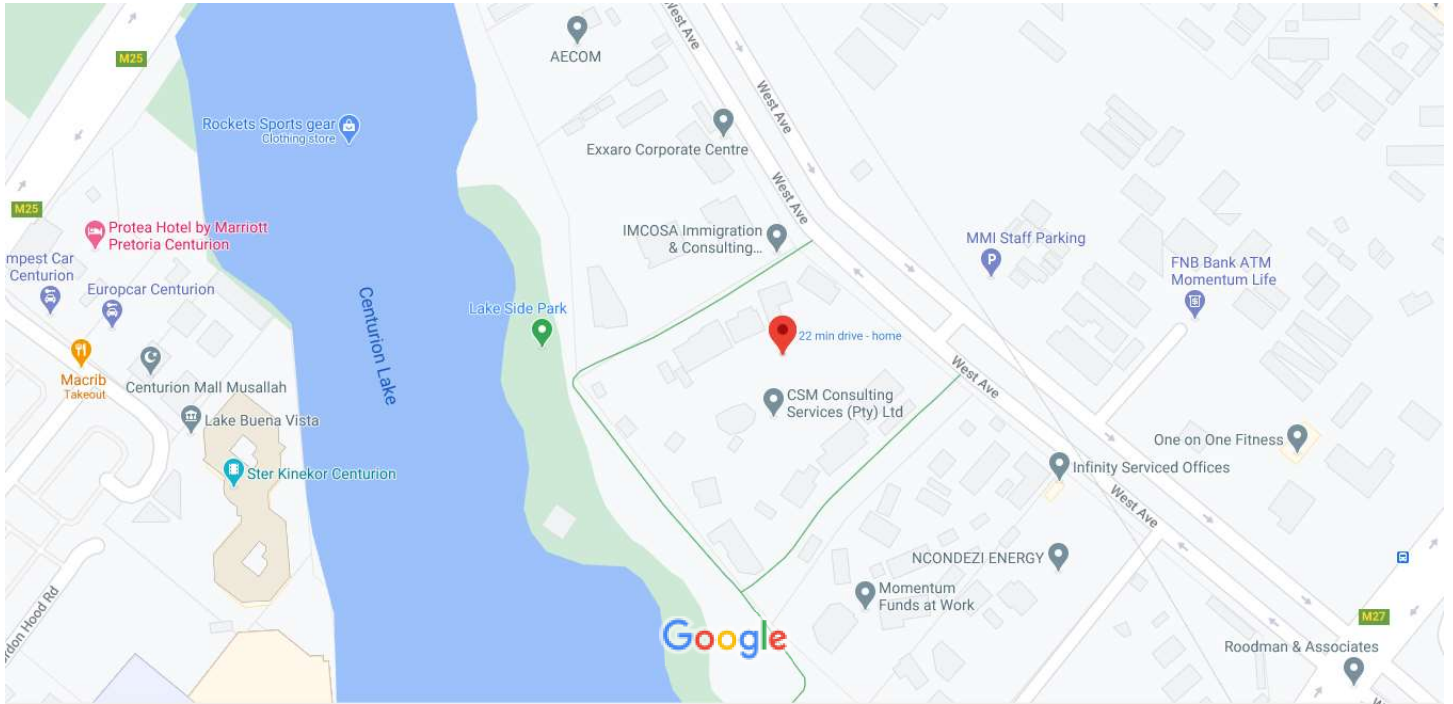

# Google Maps 25°51'14.2"S 28°11'23.7"E

Map data ©2020 AfriGIS (Pty) Ltd 50 m

## 25°51'14.2"S 28°11'23.7"E

-25.853944, 28.189917

-   
Directions
-   
Save
-   
Nearby
-   
Send to your phone
-   
Share

 West Ave, Die Hoewes, Centurion, 0157

 45WQ+CX Centurion