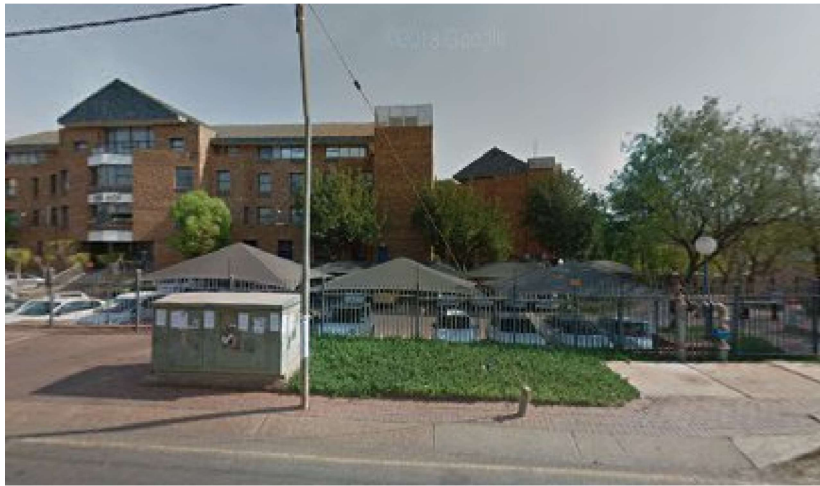

## 25°51'14.2"S 28°11'23.7"E

-25.853944, 28.189917

-   
Directions
-   
Save
-   
Nearby
-   
Send to your phone
-   
Share

 West Ave, Die Hoewes, Centurion, 0157

 45WQ+CX Centurion